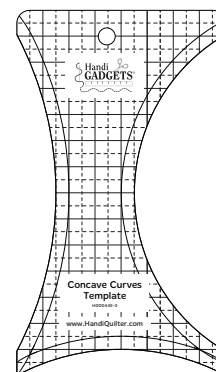

FRONT

**FREE GIFT!**

Get this handy ruler storage bag with a 6-month membership.

**Loyalty Bonus! Rejoin from a previous Club and Enjoy 10% OFF all HQ items during 6 mon club + Bonuses!**

**MARCH**

**On-Point Template**

7" x 6.25"

**APRIL**

**Swish Template**

4" x 8"

**MAY**

**Concave Curves Template**

4" x 7"

**JUNE**

**Cable Template**

3.5" x 7.5"

**JULY**

**Diamond Template**

6" x 9"

**AUGUST**

**Pointed Arc Template**

6.5" x 6.75"