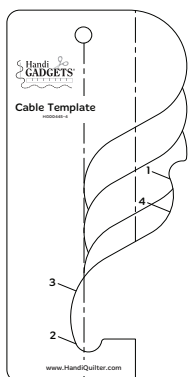

FRONT

**FREE GIFT!**

Get this handy ruler storage bag with a 6-month membership.

**Loyalty Bonus! Rejoin from a previous Club and Enjoy 10% OFF all HQ items during 6 mon club + Bonuses!**

**MARCH**

**On-Point Template**

7" x 6.25"

**APRIL**

**Swish Template**

4" x 8"

**MAY**

**Concave Curves Template**

4" x 7"

**JUNE**

**Cable Template**

3.5" x 7.5"

**JULY**

**Diamond Template**

6" x 9"

**AUGUST**

**Pointed Arc Template**

6.5" x 6.75"